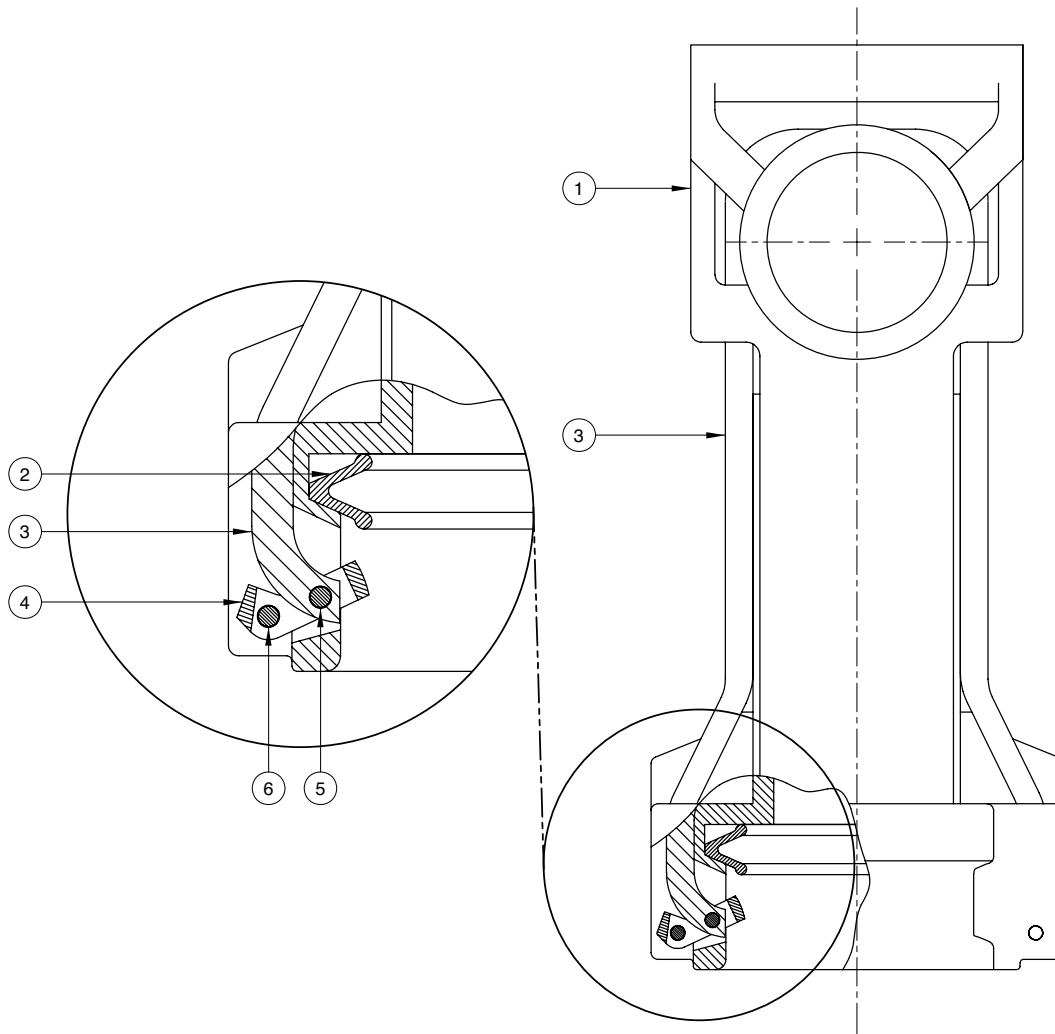

1711VL-AL30 3" Vapor Recovery Elbow

Replacement Parts

Rev. 0, January 2003

ITEM	PART NUMBER	DESCRIPTION	QTY.
1	E10076A	BODY	1
2	C10077M	GASKET (BUNA)	1
3	C10078M	HANDLE	1

ITEM	PART NUMBER	DESCRIPTION	QTY.
4	C10079A	CAM	2
5	H20140M	GROOVE PIN	2
6	H20304M	GROOVE PIN	2