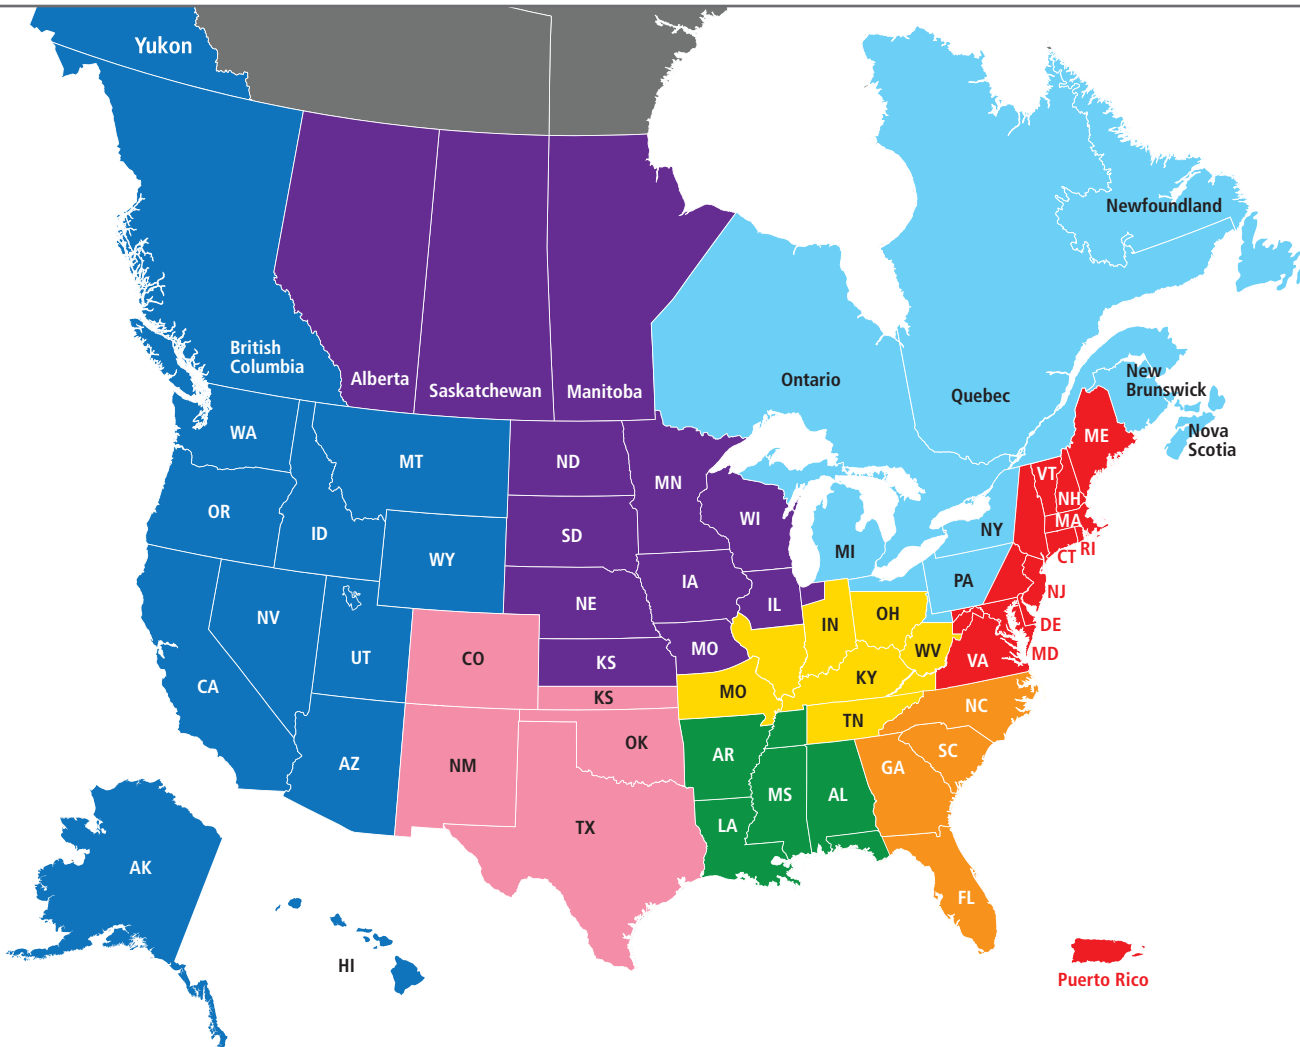

US and Canada Sales Staff Regions

Matt Rodriguez
WEST/HEARTLAND
 AK, CA, OR, WA, HI, MT, WY, ID, UT, AZ, NV, Canada: BC, Yukon
 Mobile: 208.996.7774
 Matthew.Rodriguez@opwglobal.com

Matthew Remington
UPPER MIDWEST
 IA, MN, NE, KS, ND, SD, WI, IL 600-619, 625-627, IN 463-464, MO 634-635, 640-644, AB, SK, MB
 Mobile: 513.491.1907
 Matthew.Remington@opwglobal.com

Sarah Cassiere
SOUTHWEST
 TX, OK, CO, NM, Southern Kansas
 Mobile: 513.496.9852
 Sarah.Cassiere@opwglobal.com

Logan Biggs
GULF COAST (EAST)
 LA, MS, AR, AL, TN (Memphis), FL (Panhandle)
 Mobile: 513.596.5132
 Logan.Biggs@opwglobal.com

Jamison Mills
EAST MIDWEST
 KY 401-419, 421-427, IN 460-462, 465-479, WV 246-253, 255-259, 261-266, OH 430-433, 448-458, TN 370-379, 384-385, IL 618-624, 628-629, MO 630, 631, 636-639, 647-648, 650-651, 654-658, VA (Western)
 Mobile: 513.767.6861
 Jamison.Mills@opwglobal.com